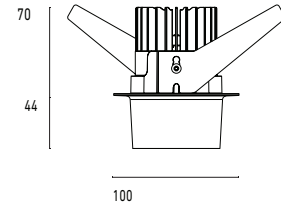

101 10 000317.021

Model

Name	Mono 100 Type 3 Recessed Downlighter
Finish	Structured Black
Area	Indoor

System

Power (Luminaire)	16W
Power (System)	19W
Voltage	240V-AC
Optics	Rotationally Symmetrical Direct 60°
Colour Temperature	4000°K
Luminous Flux	1568lm
TM30	Rf95 Rg103
CRI	Ra97
Lumen Maintenance	L90 B10 50000hrs
Chromacity	<3 McAdam Step Ellipse
Articulation	Fixed
Cut-Out	
Ingress Protection	IP44
Control Device	Remote Fixed Output (Included)
Class	III